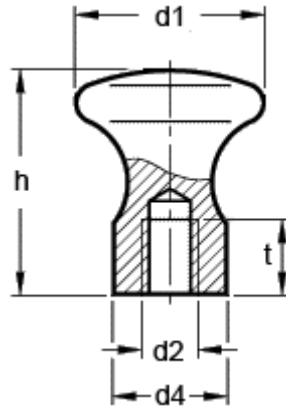

Article number: 20149425

Description: E+G Waist shaped knob GN 75-25-M6-D

Measures

d1 = 25
d2 = M6
d4 = 14
h = 29
t min = 9